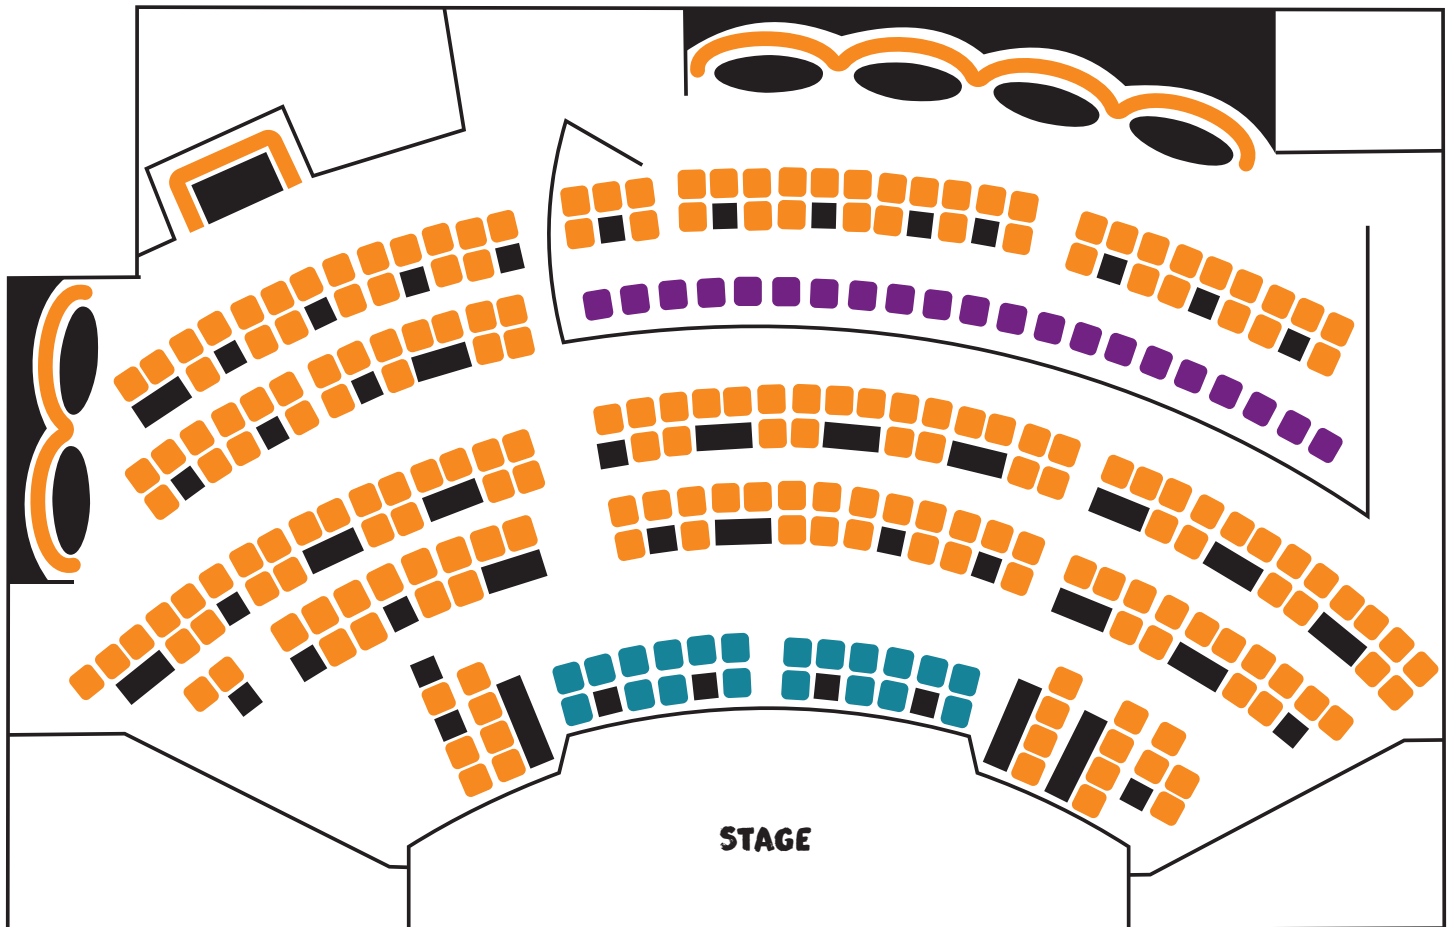

CHICAGO SEATING INFO

Tickets are purchased for a specific seating section, not for specific seats. Seating begins 45 minutes prior to showtime. When you arrive at the theater and check in, a house manager will assign you a seat based on your time of arrival and how many parties are expected for that performance. We suggest larger parties arrive 45 minutes before show time ensure your group can be seated together. All seating is at the discretion of the house manager.

UP COMEDY CLUB

PREMIUM RAIL

The first row of our elevated platform seating, the rail is where our VIPs sit.

FRONT ROWS

Want to be up close to the action? The two front rows put you in the closest proximity to the stage.

GENERAL ADMISSION

Includes floor (closer to the stage) and elevated platform seating (rear of the house).

ALL SEATING AT THE SECOND CITY IS "CABARET-STYLE."

Since our beginnings as a small nightclub, The Second City has stayed true to our cabaret room roots. Seating is at small tables that face the stage. Expect to make some new friends!